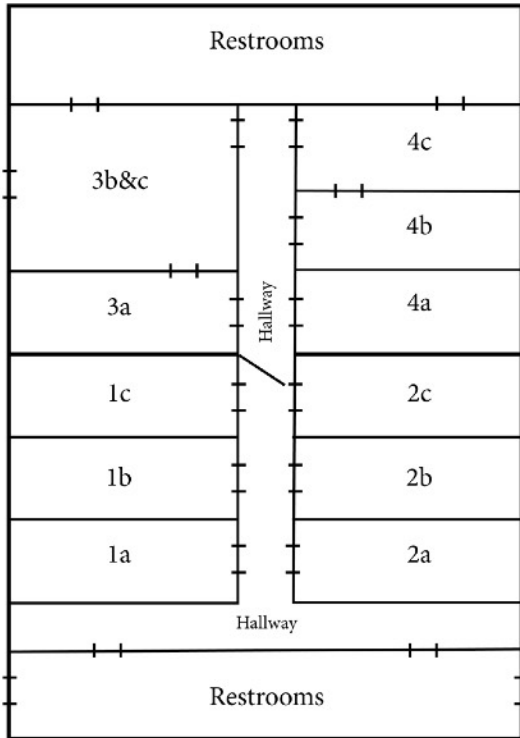

His Hill - Housing Details

The Bunk House (Ark):

- Rooms have two twin-size bunk beds, 3b&c has 4 bunks.
- Inside the rooms: beds, shelves, & outlets.
- Sleeps 44 people comfortably.
- Community restrooms have sinks, toilets, individual showers, & shelving.
- No wifi.
- Hallway door can lock to separate the building in half.
- Building has no A/C. It does have heat.
- The Ark is located .5 miles from our main campus.

Cabins:

- Each cabin has 4-5 twin-size bunk beds.
- Sleeps 8-10 people.
- Cabins have beds, shelves, outlets, & big screen shutters.
- No wifi.
- Located in close walking distance to the Ark building.
- No restrooms attached, guests may walk to Ark building to use restrooms.
- No A/C, no heat.
- Cabins are also located .5 miles from our main campus.
- 12 cabins are available for use at one time.

Motel (Gospel) Rooms:

- A total of 3 motel rooms are available for use at one time.
- Two rooms have 2 twin-size beds, one room has 1 queen size bed; cots are also available.
- Rooms include: beds, bathroom (sink, toilet, shower), sitting area, desk, closet, mini refrigerator, & coffee maker.
- Wifi available.
- Heat & A/C units in each room.
- Located on our main campus. Within walking distance from the Chapel & Dining Hall.