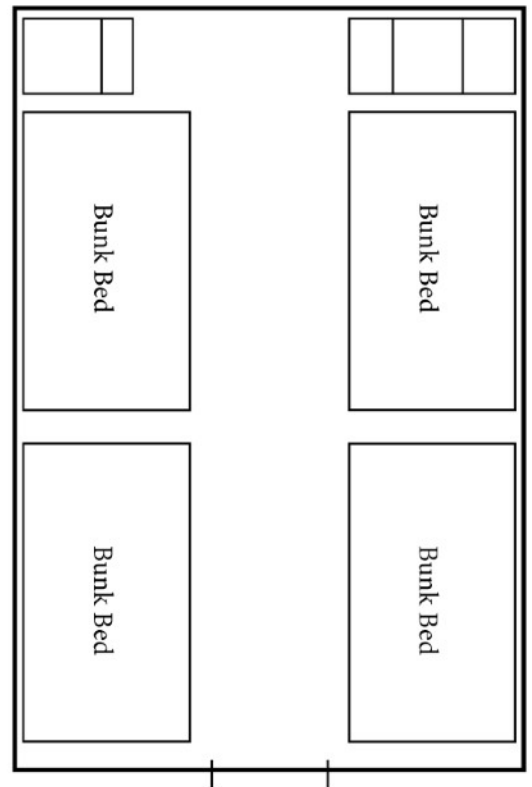

His Hill - Housing Details

The Bunk House (Ark):

- Rooms have two twin-size bunk beds, 3b&c has 4 bunks.
- Inside the rooms: beds, shelves, & outlets.
- Sleeps 44 people comfortably.
- Community restrooms have sinks, toilets, individual showers, & shelving.
- No wifi.
- Hallway door can lock to separate the building in half.
- Building has no A/C. It does have heat.
- The Ark is located .5 miles from our main campus.

Cabins:

- Each cabin has 4-5 twin-size bunk beds.
- Sleeps 8-10 people.
- Cabins have beds, shelves, outlets, & big screen shutters.
- No wifi.
- Located in close walking distance to the Ark building.
- No restrooms attached, guests may walk to Ark building to use restrooms.
- No A/C, no heat.
- Cabins are also located .5 miles from our main campus.
- 12 cabins are available for use at one time.

Motel (Gospel) Rooms:

- A total of 3 motel rooms are available for use at one time.
- Two rooms have 2 twin-size beds, one room has 1 queen size bed; cots are also available.
- Rooms include: beds, bathroom (sink, toilet, shower), sitting area, desk, closet, mini refrigerator, & coffee maker.
- Wifi available.
- Heat & A/C units in each room.
- Located on our main campus. Within walking distance from the Chapel & Dining Hall.