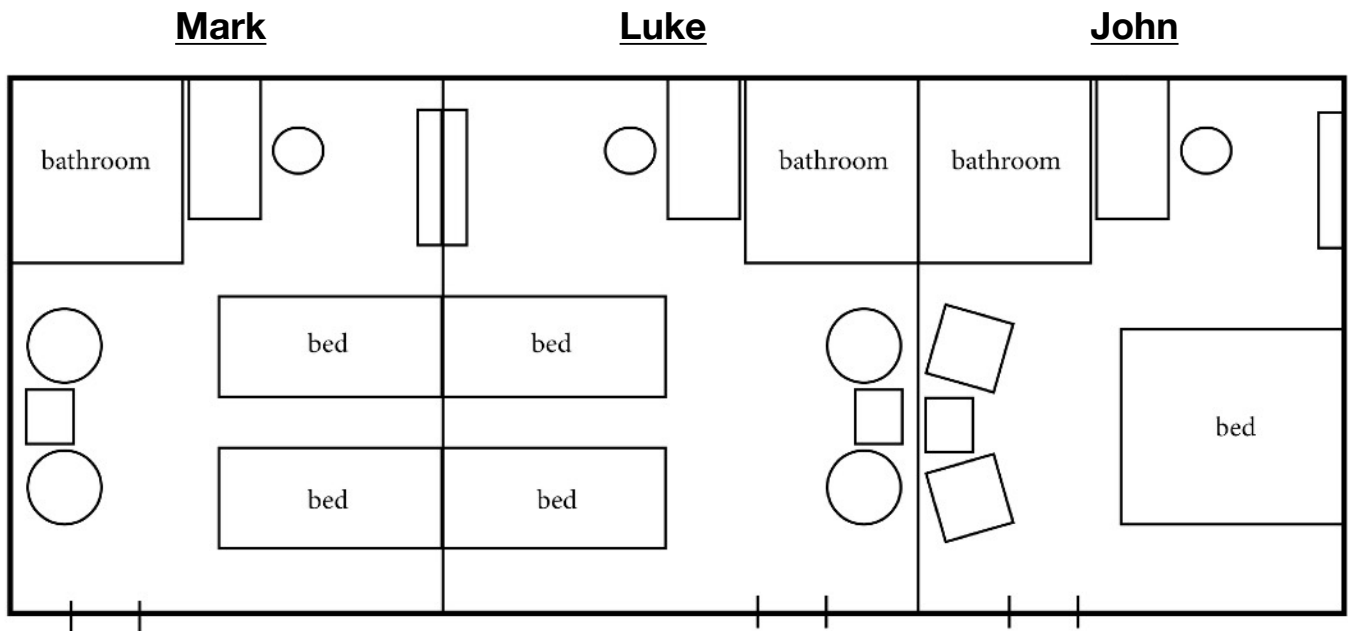

His Hill - Housing Details

The Bunk House (Ark):

- Rooms have two twin-size bunk beds, 3b&c has 4 bunks.
- Inside the rooms: beds, shelves, & outlets.
- Sleeps 44 people comfortably.
- Community restrooms have sinks, toilets, individual showers, & shelving.
- No wifi.
- Hallway door can lock to separate the building in half.
- Building has no A/C. It does have heat.
- The Ark is located .5 miles from our main campus.

Cabins:

- Each cabin has 4-5 twin-size bunk beds.
- Sleeps 8-10 people.
- Cabins have beds, shelves, outlets, & big screen shutters.
- No wifi.
- Located in close walking distance to the Ark building.
- No restrooms attached, guests may walk to Ark building to use restrooms.
- No A/C, no heat.
- Cabins are also located .5 miles from our main campus.
- 12 cabins are available for use at one time.

Motel (Gospel) Rooms:

- A total of 3 motel rooms are available for use at one time.
- Two rooms have 2 twin-size beds, one room has 1 queen size bed; cots are also available.
- Rooms include: beds, bathroom (sink, toilet, shower), sitting area, desk, closet, mini refrigerator, & coffee maker.
- Wifi available.
- Heat & A/C units in each room.
- Located on our main campus. Within walking distance from the Chapel & Dining Hall.